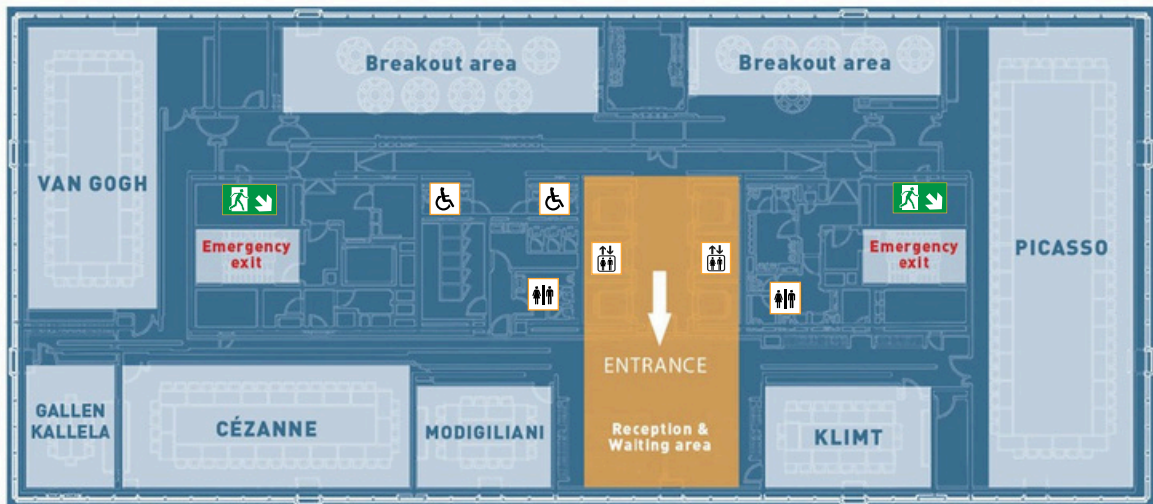

You will be shown the way to the group lifts to floor 27 and the receptionist will open the turnstile door for you.

A valid identity document (passport or ID card with a picture) is required for registration purposes.

EBA Reception
Mondays to Fridays
8:00 – 18:30

Meeting rooms

The EBA has six meeting rooms for external participants, which are located on floor 27 of Europlaza.

The reception staff will inform you in which meeting room your meeting takes place. The meeting rooms are accessible and beverages available at the breakout areas 30 minutes ahead of the scheduled start of the meeting.